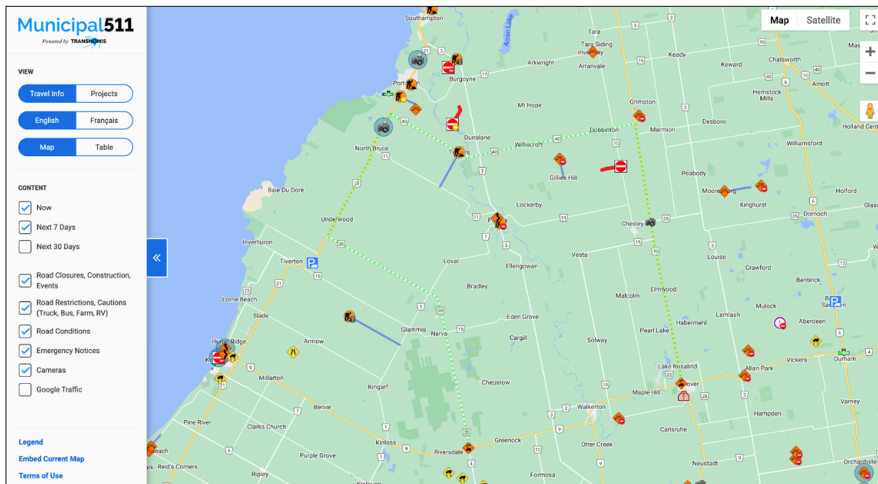

Municipal511

Easy-to-imbed publicly-accessible mapping system that centralizes the planning and communication of traffic disruptions.

Municipal511 is an easy-to-learn, easy-to-use road information management service. Using its intuitive map based interface, communicating closures and distributing data is faster and easier than just sending emails.

With a few clicks, mapped road closures, hazards, truck routes, restrictions and planned projects can be presented in your website, distributed to navigation and emergency responder applications, and emailed to key stakeholders – for issues taking place now and in the future.

One Unified Map

Municipal511 presents all road information for your region, including local, regional, and provincial roads. The Municipal511.ca public map can be found embedded in numerous municipal and regional government websites.

Connections & Integrations

Municipal511 connects seamlessly to a wide range of third-party apps, including Waze, Here, emergency responder systems, and your GIS.

Mapped Data Layers

In addition to the publicly-accessible mapped content, Municipal511 supports private (non-public) data mapping, management, and communications.