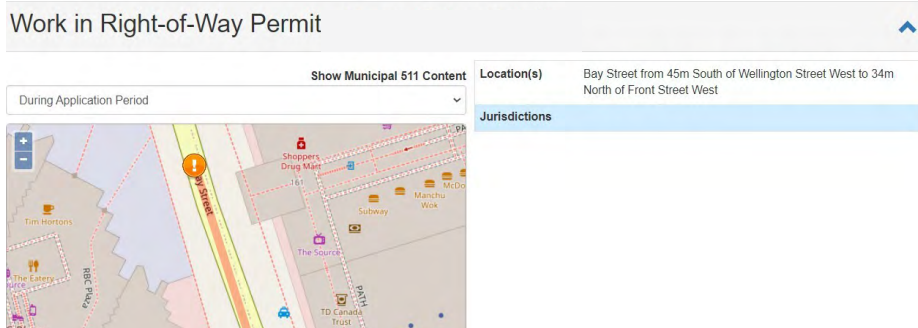

Permit Central

Efficient Road Permit Processing

Permit Central is a cloud-based platform enabling online road permit applications, featuring mapping and dashboard tools for efficient permit review, tracking, and management for staff and applicants.

THE PERMIT CHALLENGE

Traditional permit processes, marked by manual effort and frequent back-and-forth communication between applicants and reviewers, lack efficient tracking and management of permits, leading to increased costs, tying up staff with paperwork, and processing delays.

THE SOLUTION

Permit Central is a solution designed to facilitate permit applications and enhance communication between applicants and staff, ensuring permits are processed efficiently and effectively. This system is specifically tailored to benefit managers, supervisors, and staff in the road permitting department, as well as anyone who handles PDF forms.

BENEFITS

- Prevent conflicting road occupancies
- All permits at your fingertips, no more misplaced applications
- Eliminate manual data entry
- Map-based interface
- Municipal511 integration
- Easily get feedback and approvals from other staff
- Integrate with payment systems to offer online / credit card payments
- Communication and change logs
- Automatic approvals of paid permits and creation of certificates

TALK TO US

Pricing is tiered based on volume of permits. Reach out to us to find out what package is best for your organization today.

POPULAR PERMITS

- ☒ Municipal Consent
- ☒ Work in Right of Way
- ☒ Oversize/Overload loads: Annual, Seasonal, Trip
- ☒ Burn Permit
- ☒ Road Entrance
- ☒ Event & Film
- ☒ Custom
- ☒ ... and many more

ABOUT MUNICIPAL511

Permit Central integrates seamlessly with Municipal511 to communicate permitted road obstructions to the public and other stakeholders.

ABOUT TRANSNOMIS

We help hundreds of North American municipalities, counties and road authorities of all sizes deploy advanced digital traffic management and permitting solutions that help build smarter, safer and connected communities.

✉ contact@transnomis.com

📞 1 (888) 322-1369

transnomis.com